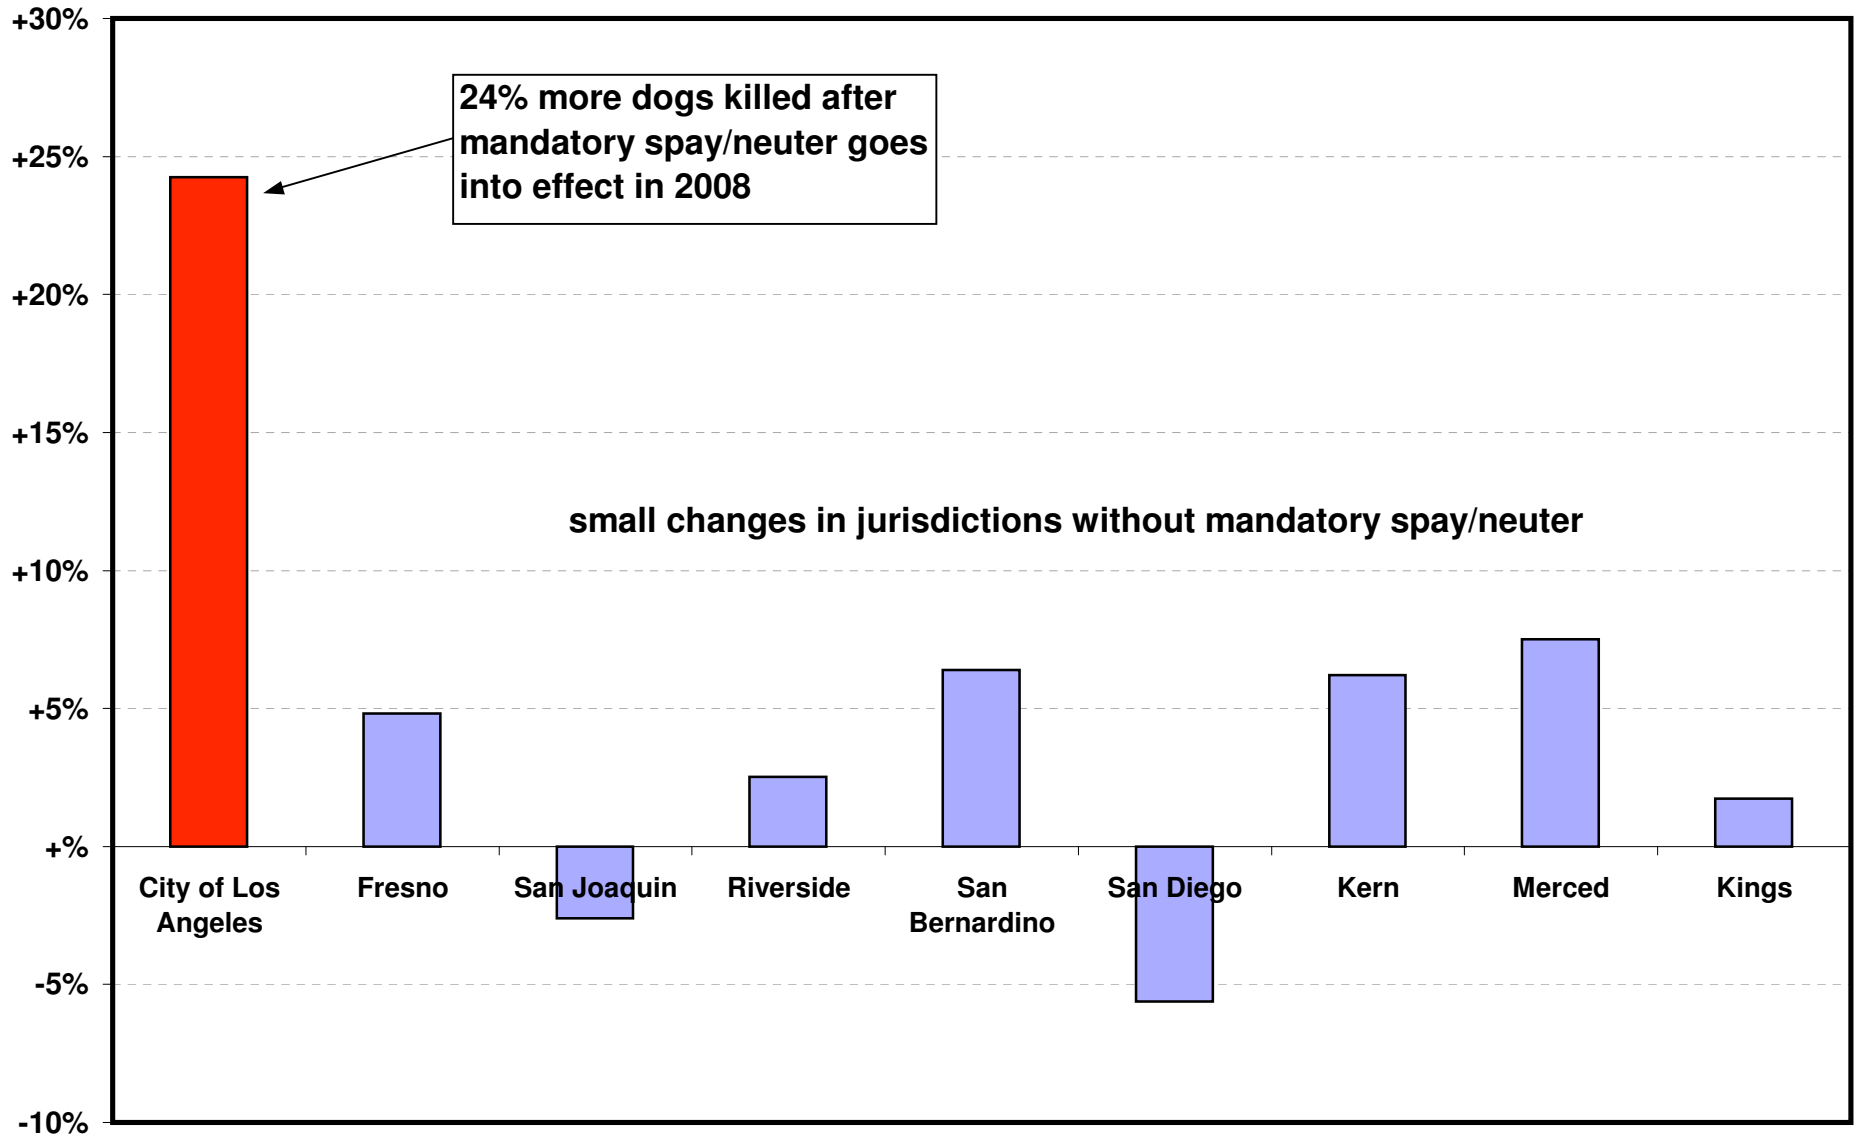

Change in Dog Euthanasias, 2007 to 2008 California Public Animal Shelters

Sources: California Department of Public Health, Los Angeles Animal Services